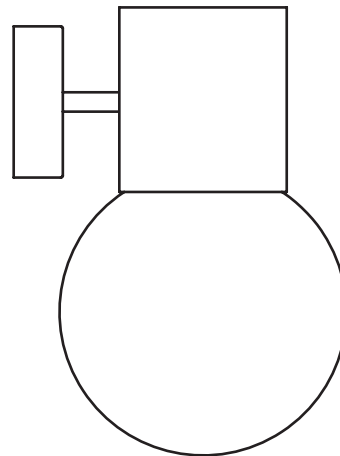

PERF SCONCE

Combining hand blown opal glass with a perforated metal housing, Perf Sconce is an elemental and versatile decorative wall fixture.

Utilising a low energy LED bulb, Perf Sconce is available in both single and double versions with 3 finishes.

FINISHES

Brass

Black

Off-White

SPECIFICATIONS

Warranty	12 Months
Environment	Indoor
Materials	Electroplated brass or powder coated perforated steel tube Hand blown matt opal glass Textile flex
Specifications	E27 Lamp holder Voltage: 240V Globes included: Yes Globe Type: 6W LED GE Bright Stik Cord length: 2m

Globe Data	Brand GE Lumens 450 Colour Temperature 4000K Cool White CRI 80 Average Rated Life 15,000 hours Globe warranty: 3 years from date of purchase Voltage 240V Globe Type ES Wattage (Max) 6W
-------------------	--

150mm
(6 Inch)

185mm
(7 Inch)

240mm
(9.5 Inch)