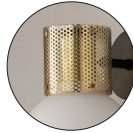

PERF SCONCE

Combining hand blown opal glass with a perforated metal housing, Perf Sconce is an elemental and versatile decorative wall fixture.

Utilising a low energy LED bulb, Perf Sconce is available in both single and double versions with 3 finishes.

FINISHES

Brass

Black

Off-White

SPECIFICATIONS

Warranty	12 Months
Environment	Indoor
Materials	Electroplated brass or powder coated perforated steel tube Hand blown matt opal glass Textile flex
Specifications	E27 Lamp holder Voltage: 240V Globes included: Yes Globe Type: 6W LED GE Bright Stik Cord length: 2m

Globe Data	Brand GE Lumens 450 Colour Temperature 4000K Cool White CRI 80 Average Rated Life 15,000 hours Globe warranty: 3 years from date of purchase Voltage 240V Globe Type ES Wattage (Max) 6W
-------------------	--